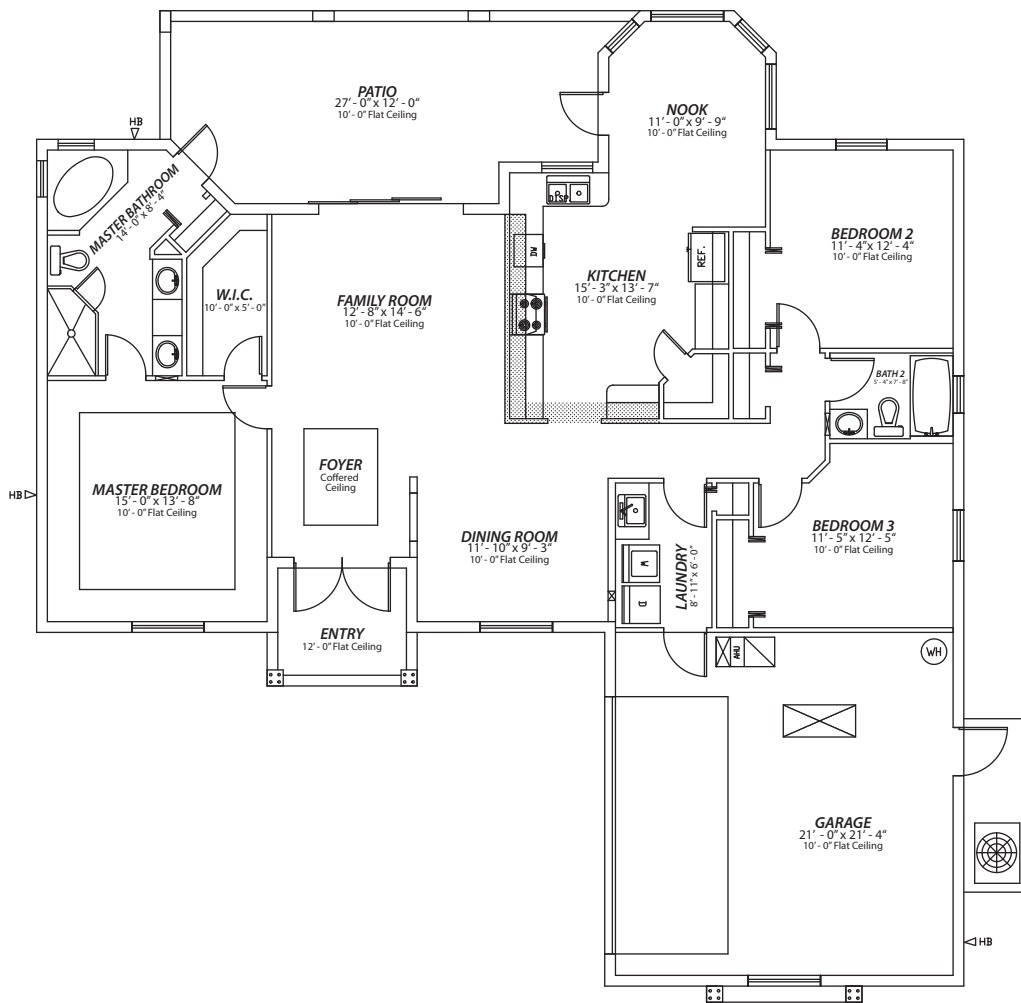

FULTON

AREA SCHEDULE

A/C AREA	1734
GARAGE	491
PATIO	304
ENTRY	63
TOTAL	2592