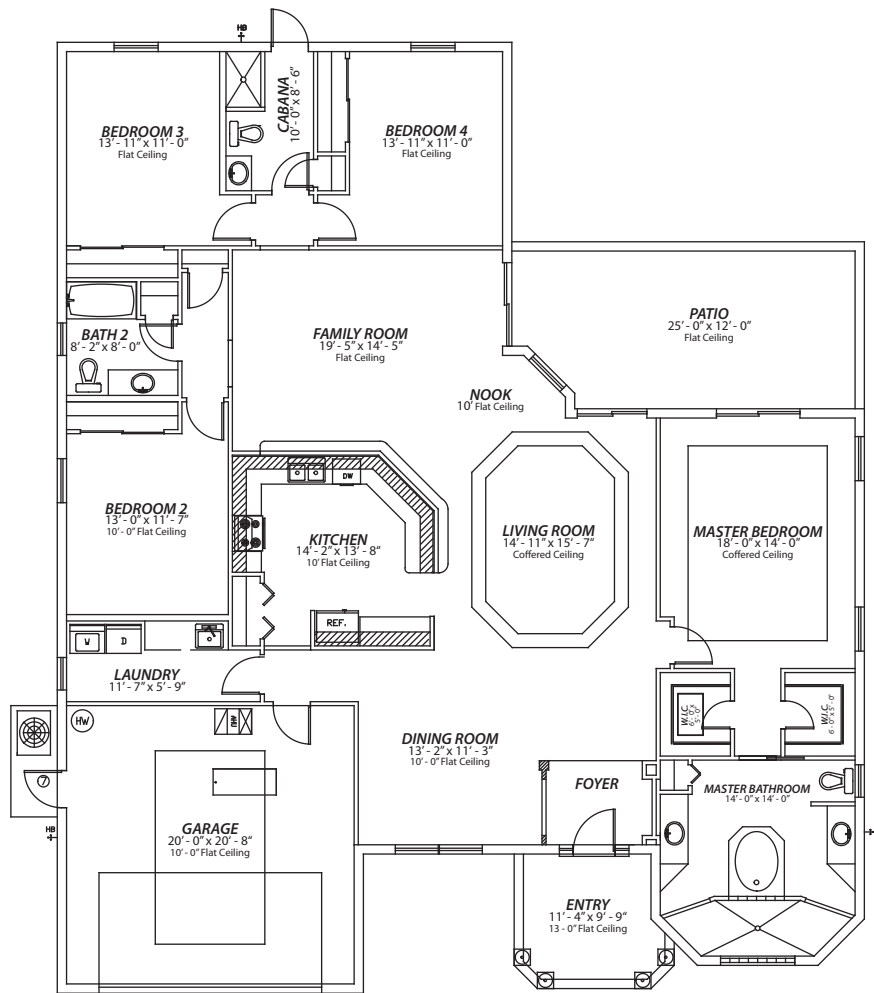

Manhattan

AREA SCHEDULE

A/C AREA	2612
GARAGE	448
PATIO	293
ENTRY	69
TOTAL	3422

4 BEDROOM 3 BATH